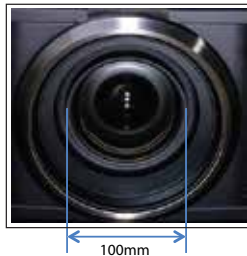

4K High Resolution Lens Dedicated for 4K

An 18 element, 16 group all glass lens and full aluminum lens barrel has been specially engineered for the DLA-RS4500's 4K performance. Chromatic aberration and color fringing are minimized even when utilizing lens shift, resulting in precise projection of 4K content. A new 100mm diameter lens is used for increased efficiency, projecting 4K resolution to every corner of the screen. This compares to 65mm diameter designs used in other JVC projectors. This lens allows a wide shift range of ±100% vertical, ±43% horizontal.

DLA-RS4500 lens